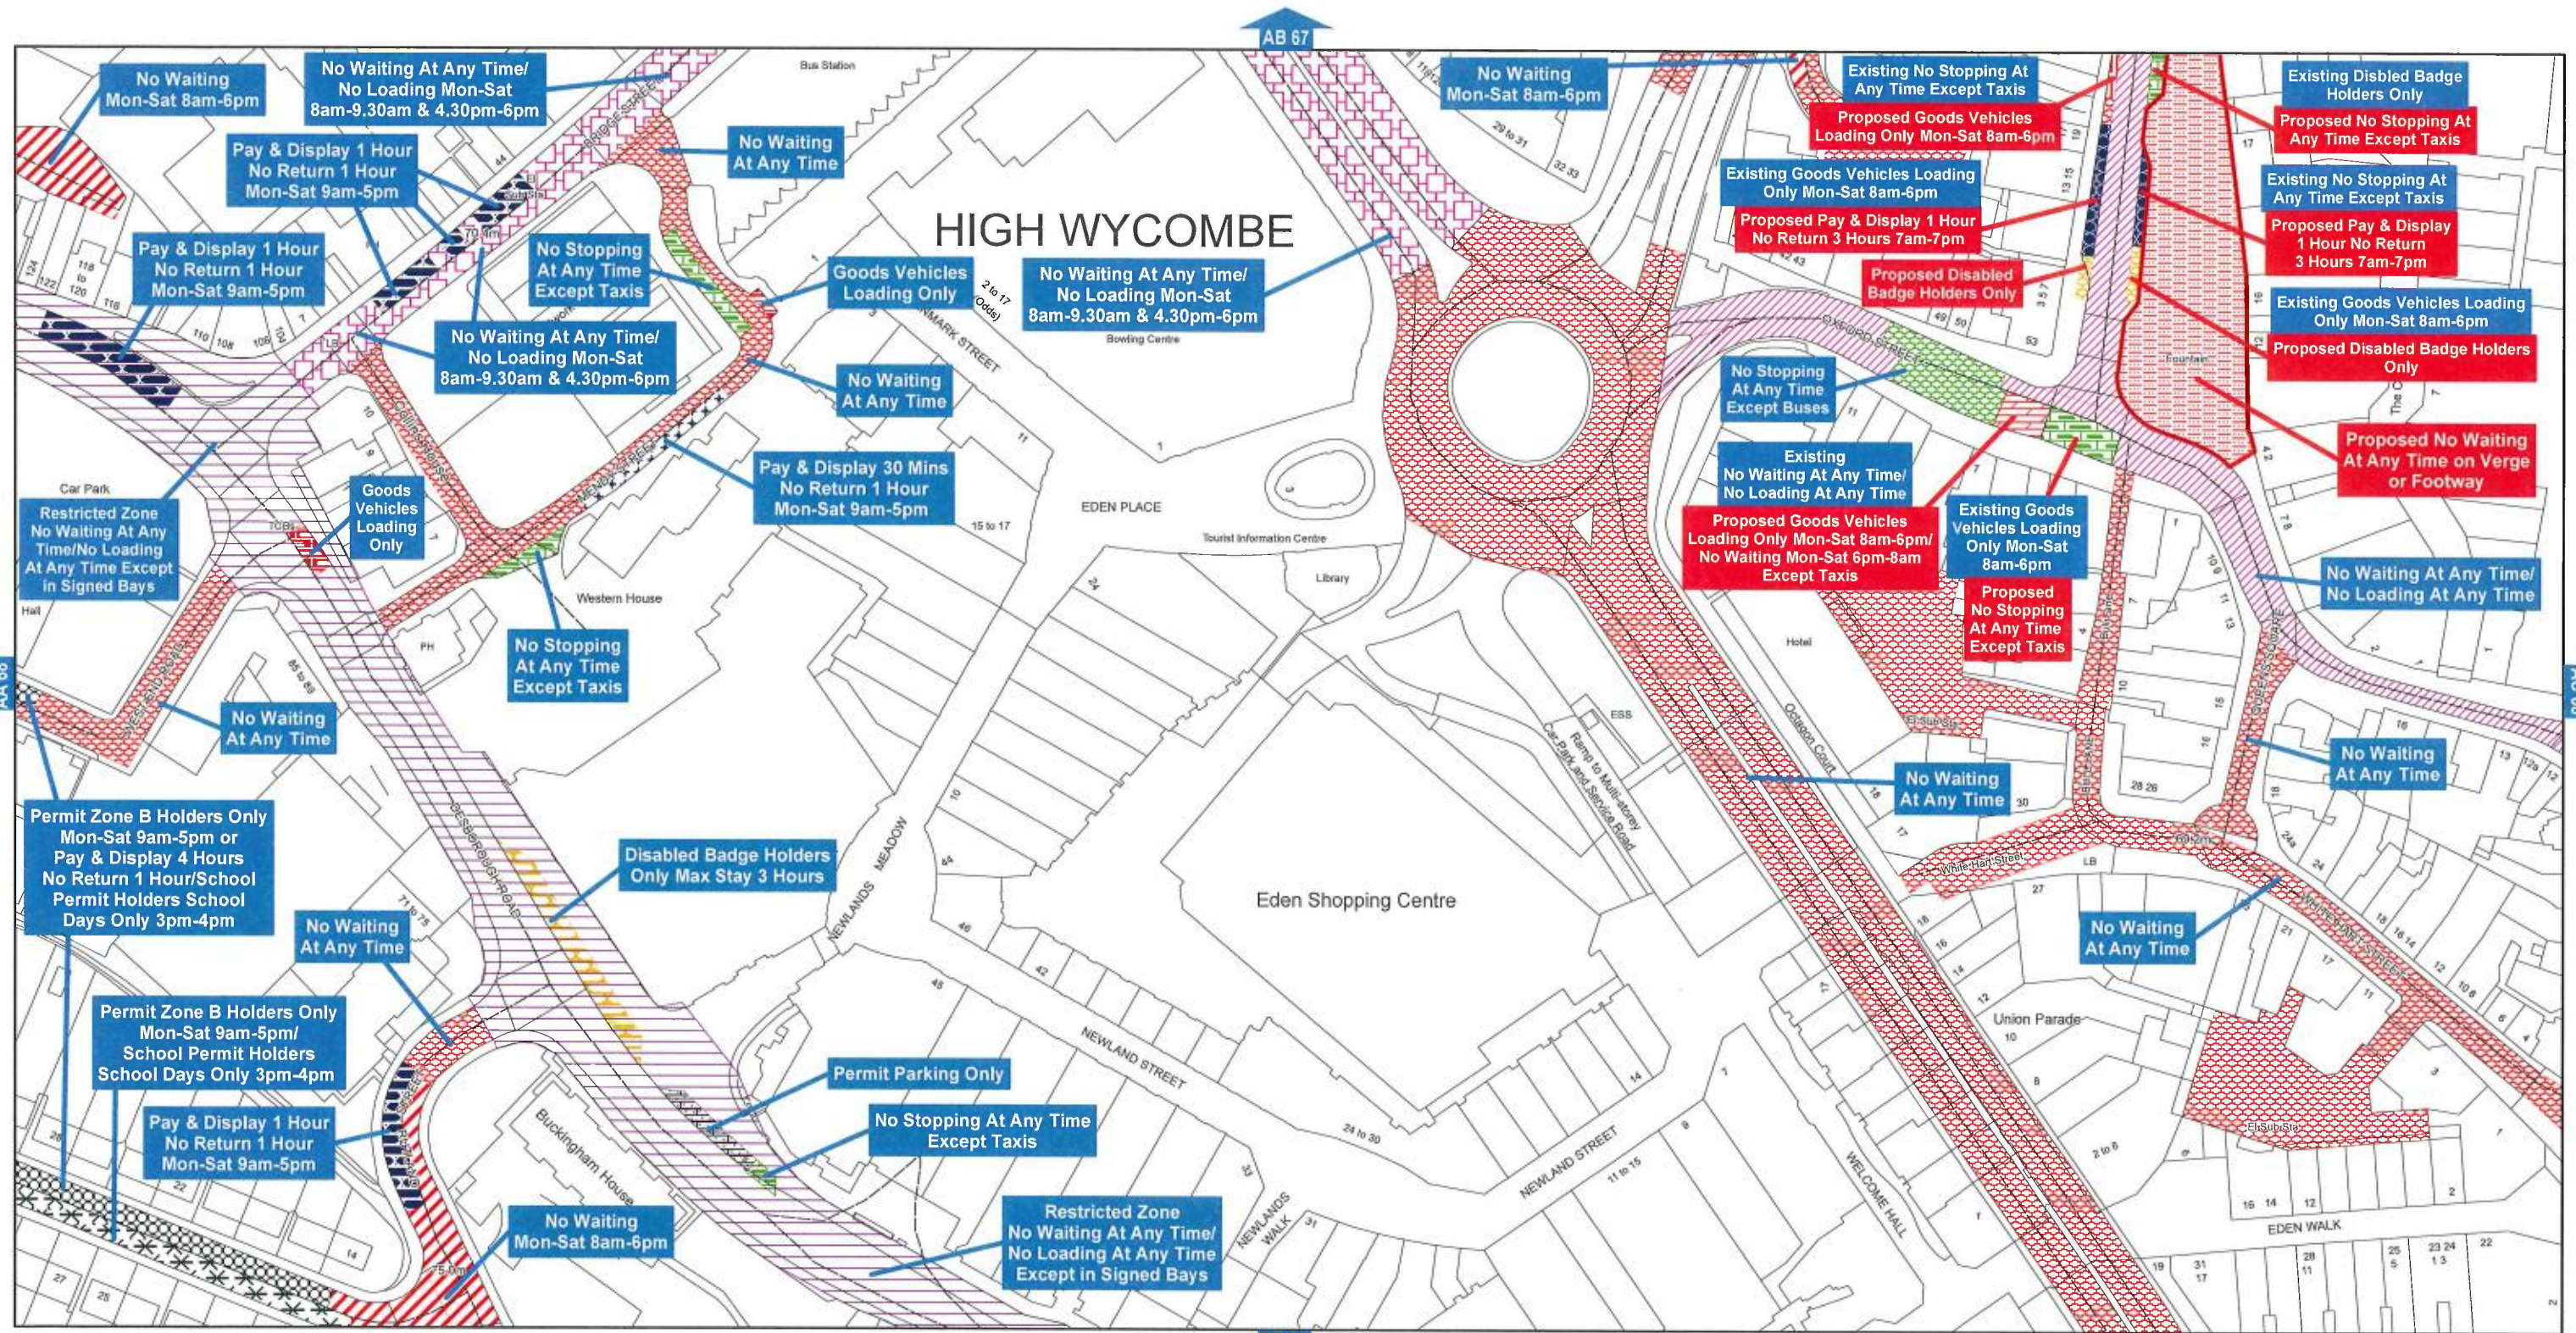

SCALE - 1:1250

The Buckinghamshire County Council  
(Wycombe District) (Consolidation) Order 2014

Buckinghamshire County Council  
County Hall  
Walton Street  
Aylesbury  
Buckinghamshire HP20 1UY

Produced from Ordnance Survey 1:1250 mapping with permission of the Controller of Her Majesty's Stationery Office © Crown Copyright. Unauthorised reproduction infringes Crown Copyright and may lead to prosecution or civil proceedings.  
© Buckinghamshire County Council. 100021529 2016

SCALE - 1:1250

The Buckinghamshire County Council  
 (Wycombe District) (Consolidation) Order 2014

Buckinghamshire County Council  
 County Hall  
 Walton Street  
 Aylesbury  
 Buckinghamshire HP20 1UY

Produced from Ordnance Survey 1:1250 mapping with permission of the Controller of Her Majesty's Stationery Office © Crown Copyright. Unauthorised reproduction infringes Crown Copyright and may lead to prosecution or civil proceedings. © Buckinghamshire County Council. 100021529 2016